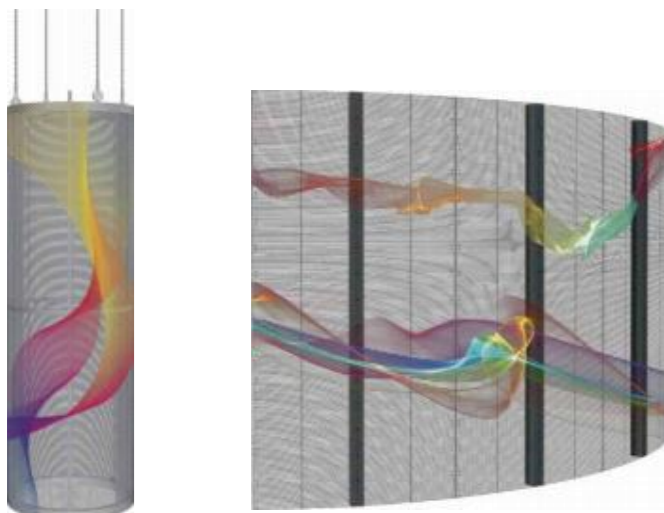

Easy to Maintenance

Front Maintenance

Rear Maintenance

More Solution

Product Cases

Specification

Product Name	Indoor TS-Mesh				
Product Model	H2-5Ts	H3-7Ts	H5-10Ts	H10-Ts	H15-Ts
Pixel pitch (mm)	H2.6/V5.2	H3.9/V7.8	H5.2/V10.4	H10.4/V10.4	H15.6/V15.6
Pixel density/m ²	73728	32768	18432	9216	4096
LED Type	SMD 1415	SMD 1921	SMD 1921	SMD 2727	SMD 2727
Brightness (nits)	≥4500nit				
Cabinet material	Aluminium Profiles				
Cabinet weight (kg)	15Kg/m ²				
Refresh (Hz)	≥3840				
Processing depth	14bit				
Ingress protection	IP30				
Panel size	1000*500*80mm				
Maintenance mode	Front				
Input voltage	AC100~240V 50/60Hz				
Use environment	Hanging/Stacking/Fixed				
Max power(W/m ²)	800W/m ²				
Average power(W/m ²)	260W/m ²				